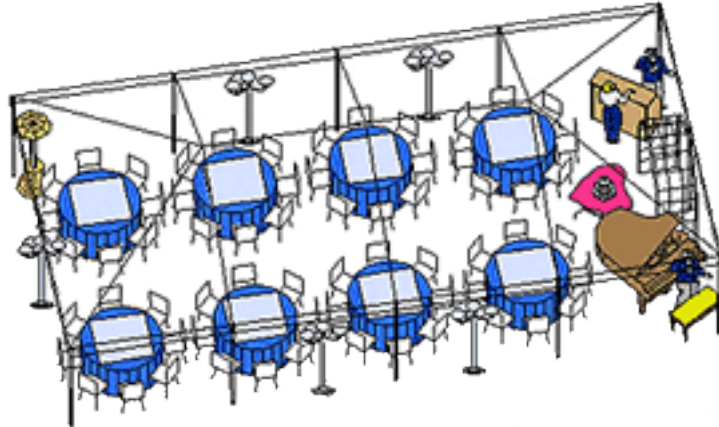

# Tent Lay-Out Examples

**30' X 30"**  
**Buffet with grill**  
**50 - 75 Guest**

**20- x 30'**  
**9 x 9 Dance Floor**  
**30 - 50 Guests**

All In Fun Inc. © 2009

1592 SE Village Green Drive, Suite A, Saint Lucie, FL 3495222  
 772-201-9836 \*\* 772-337-1500 [www.AllInFunInc.com](http://www.AllInFunInc.com)

20' x 40'

Party for 50 to 70 Guest

All In Fun Inc.© 2009

1592 SE Village Green Drive, Suite A, Saint Lucie, FL 3495222  
772-201-9836 \*\* 772-337-1500 [www.AllInFunInc.com](http://www.AllInFunInc.com)