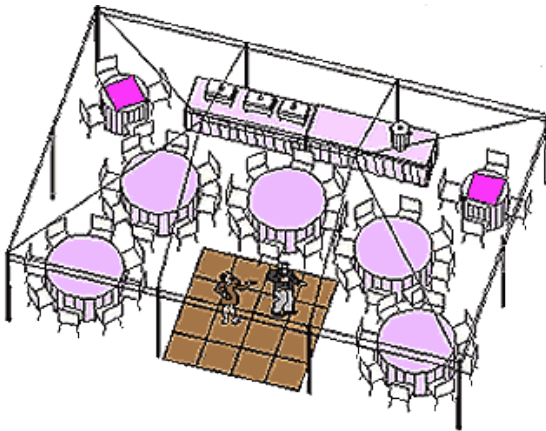

# Tent Lay-Out Examples

**30' X 30"**  
**Buffet with grill**  
**50 - 75 Guest**

**20- x 30'**  
**9 x 9 Dance Floor**  
**30 - 50 Guests**

All In Fun Inc. © 2009

1592 SE Village Green Drive, Suite A, Saint Lucie, FL 3495222  
 772-201-9836 \*\* 772-337-1500 [www.AllInFunInc.com](http://www.AllInFunInc.com)

20' x 40'

Party for 50 to 70 Guest

All In Fun Inc.© 2009

1592 SE Village Green Drive, Suite A, Saint Lucie, FL 3495222  
772-201-9836 \*\* 772-337-1500 [www.AllInFunInc.com](http://www.AllInFunInc.com)