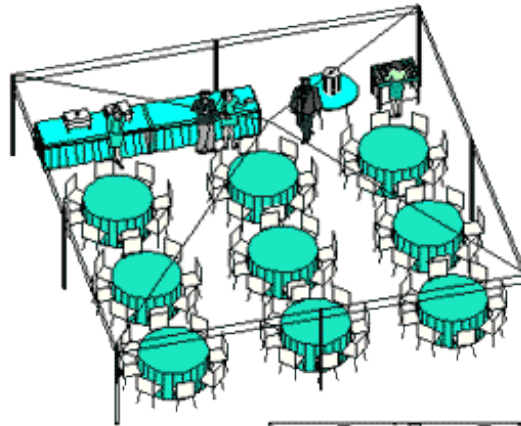

# Tent Lay-Out Examples

**30' X 30"**  
**Buffet with grill**  
**50 - 75 Guest**

**20- x 30'**  
**9 x 9 Dance Floor**  
**30 - 50 Guests**

All In Fun Inc. © 2009

1592 SE Village Green Drive, Suite A, Saint Lucie, FL 3495222  
 772-201-9836 \*\* 772-337-1500 [www.AllInFunInc.com](http://www.AllInFunInc.com)

20' x 40'

Party for 50 to 70 Guest

All In Fun Inc.© 2009

1592 SE Village Green Drive, Suite A, Saint Lucie, FL 3495222  
772-201-9836 \*\* 772-337-1500 [www.AllInFunInc.com](http://www.AllInFunInc.com)