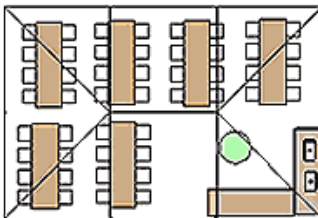

# Tent Lay-Out Examples

**30' X 30"**  
**Buffet with grill**  
**50 - 75 Guest**

**20- x 30'**  
**9 x 9 Dance Floor**  
**30 - 50 Guests**

All In Fun Inc. © 2009

1592 SE Village Green Drive, Suite A, Saint Lucie, FL 3495222  
 772-201-9836 \*\* 772-337-1500 [www.AllInFunInc.com](http://www.AllInFunInc.com)

20' x 40'

Party for 50 to 70 Guest

All In Fun Inc.© 2009

1592 SE Village Green Drive, Suite A, Saint Lucie, FL 3495222  
772-201-9836 \*\* 772-337-1500 [www.AllInFunInc.com](http://www.AllInFunInc.com)