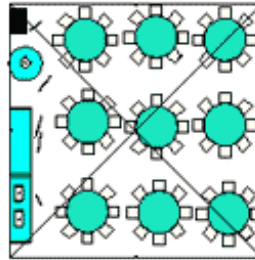

# Tent Lay-Out Examples

**30' X 30"**  
**Buffet with grill**  
**50 - 75 Guest**

**20- x 30'**  
**9 x 9 Dance Floor**  
**30 - 50 Guests**

All In Fun Inc. © 2009

1592 SE Village Green Drive, Suite A, Saint Lucie, FL 3495222  
 772-201-9836 \*\* 772-337-1500 [www.AllInFunInc.com](http://www.AllInFunInc.com)

20' x 40'

Party for 50 to 70 Guest

All In Fun Inc.© 2009

1592 SE Village Green Drive, Suite A, Saint Lucie, FL 3495222  
772-201-9836 \*\* 772-337-1500 [www.AllInFunInc.com](http://www.AllInFunInc.com)