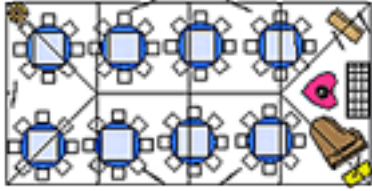

# Tent Lay-Out Examples

**30' X 30"**  
**Buffet with grill**  
**50 - 75 Guest**

**20- x 30'**  
**9 x 9 Dance Floor**  
**30 - 50 Guests**

All In Fun Inc. © 2009

1592 SE Village Green Drive, Suite A, Saint Lucie, FL 3495222  
 772-201-9836 \*\* 772-337-1500 [www.AllInFunInc.com](http://www.AllInFunInc.com)

20' x 40'

Party for 50 to 70 Guest

All In Fun Inc.© 2009

1592 SE Village Green Drive, Suite A, Saint Lucie, FL 3495222  
772-201-9836 \*\* 772-337-1500 [www.AllInFunInc.com](http://www.AllInFunInc.com)